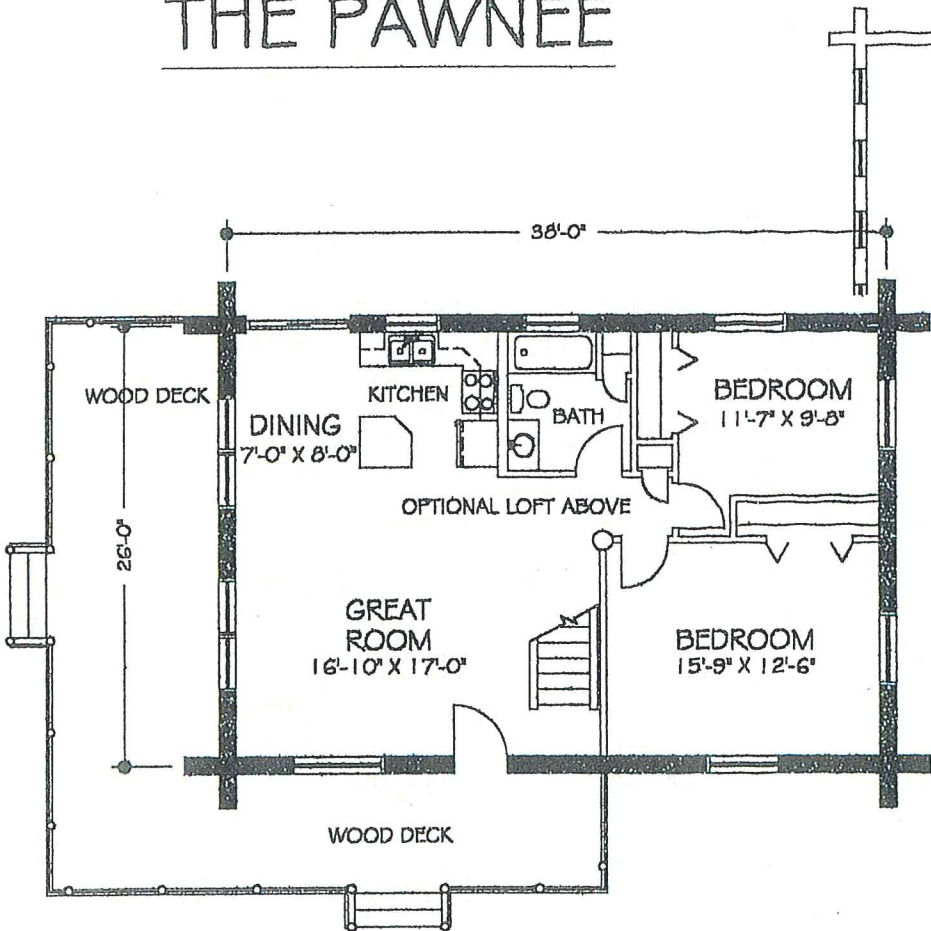

THE PAWNEE

UPPER FLOOR 390 SQ FT

MAIN FLOOR 980 SQ FT