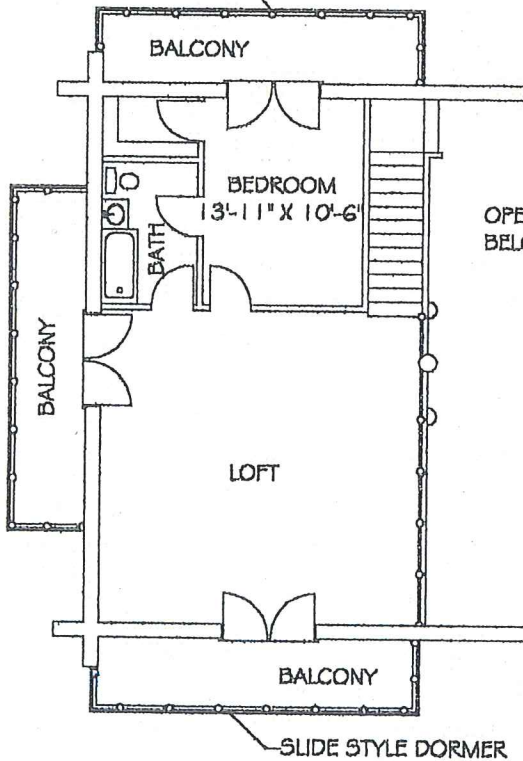

THE WABANAKI

SLIDE STYLE-DORMER

MAIN FLOOR 1296 SQ FT

UPPER FLOOR 968 SQ FT

- OPTIONAL BALCONY
- OPTIONAL DORMER (REDUCED SPACE)
- OPTIONAL HIGH LIFT PORCH

OPEN TO BELOW